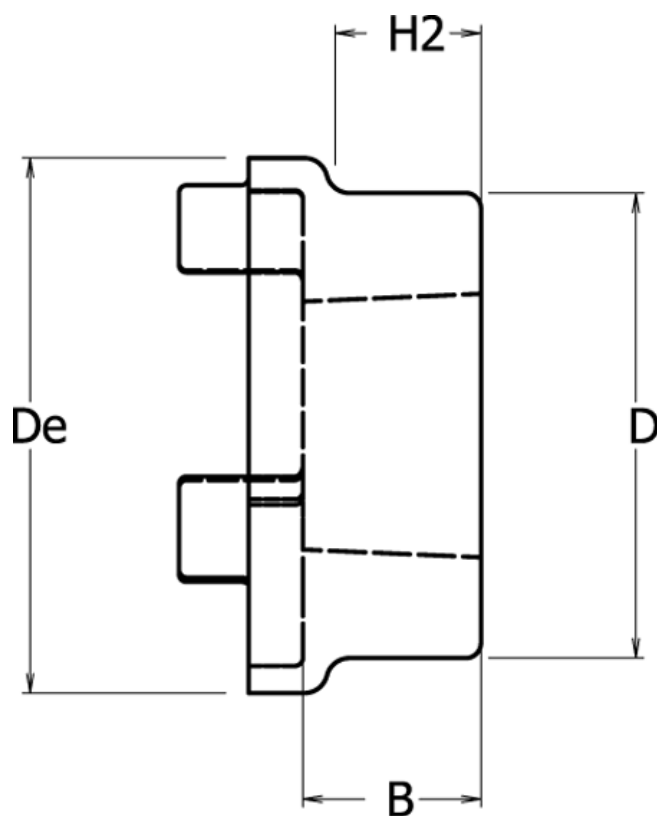

Article number: 3303130H

Description: Coupling Hub HRC-H 130
w/Taperbushing udvendig 1610 maks. boring 42 mm

Measures

B	= 26.5
D	= 105
De	= 130
For bush	= 1610
H2	= 18